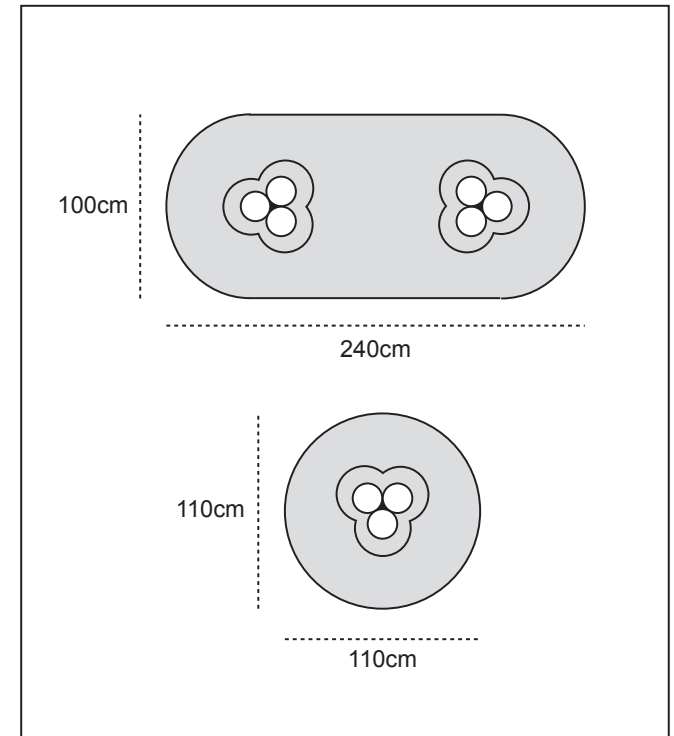

SIDE TABLE - S ø32x35 cm

Licorice

Almond

SIDE TABLE - M ø42x47 cm

BED BASE (4 PIECES)

Head (x2) 42x21x47 cm

Bottom (x2) ø21x25 cm

Almond

DINING TABLE L 100x240x75 cm

*Piece in ceramic and mat varnished oak.*

DINING TABLE S ø110x75 cm

*Piece in ceramic and mat varnished oak.*

SHELF 35x30x10 cm

*Piece in ceramic and mat varnished oak.*

Almond

LAMPS