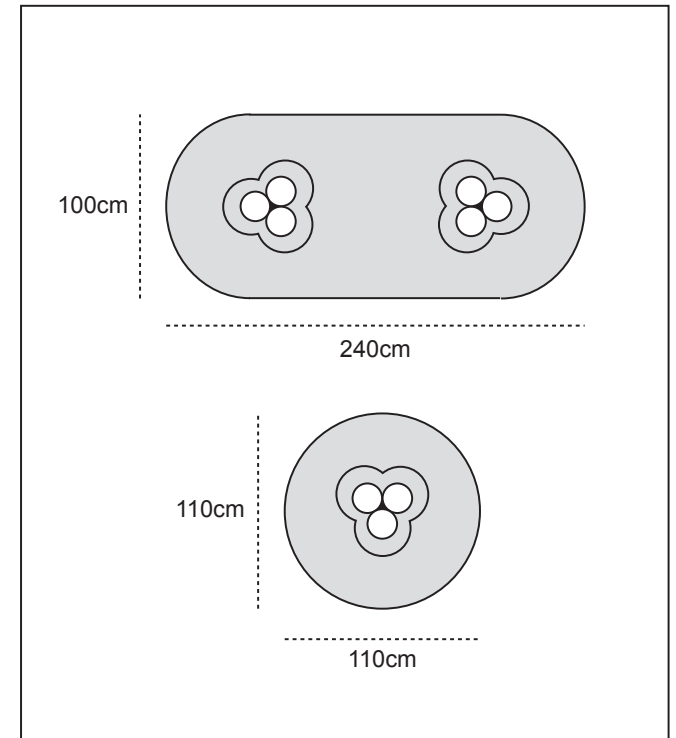

SIDE TABLE - S ø32x35 cm

Licorice

Almond

SIDE TABLE - M ø42x47 cm

BED BASE (4 PIECES)

Head (x2) 42x21x47 cm

Bottom (x2) ø21x25 cm

Almond

DINING TABLE L 100x240x75 cm

*Piece in ceramic and mat varnished oak.*

DINING TABLE S ø110x75 cm

*Piece in ceramic and mat varnished oak.*

SHELF 35x30x10 cm

*Piece in ceramic and mat varnished oak.*

Almond

LAMPS

TABLE LIGHT HALF-SPHERE - S ø20x27 cm

TABLE LIGHT HALF-SPHERE - M ø30x48 cm

Licorice

Almond

TABLE LIGHT - M ø25x53 cm

Almond

WALL LIGHT 24x17x25,5 cm

Licorice