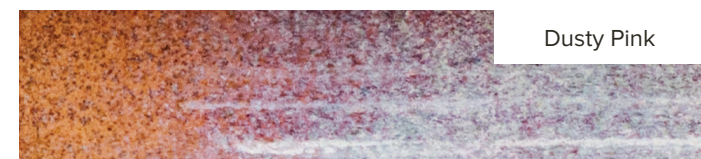

Blackened Gold

Dusty Pink

Pearl

WALL LIGHT - M ø8x50 cm

WALL LIGHT - DOUBLE - 16x8x30 cm

PENDANT LIGHT - SINGLE - ø8x30 cm

Almond

PENDANT LIGHT - DOUBLE - 16x8x33 cm