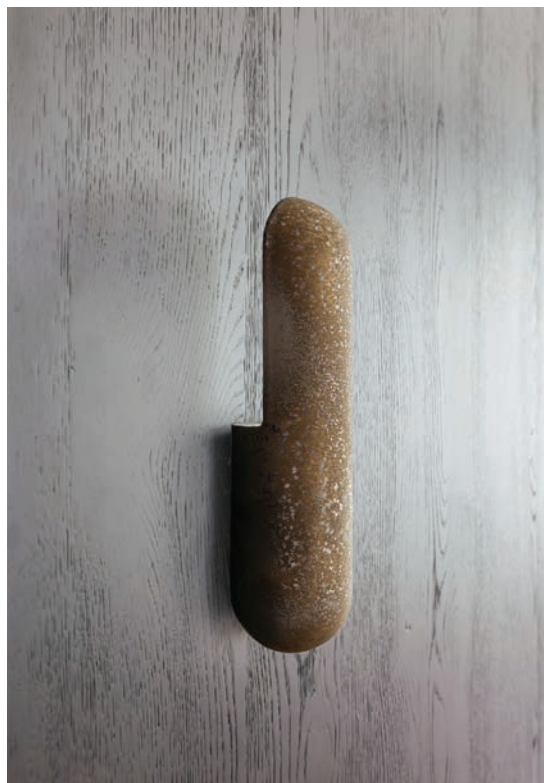

Blackened Gold

Dusty Pink

Pearl

WALL LIGHT - M ø8x50 cm

WALL LIGHT - DOUBLE - 16x8x30 cm

PENDANT LIGHT - SINGLE - ø8x30 cm

Almond

PENDANT LIGHT - DOUBLE - 16x8x33 cm